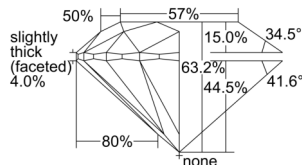

GIA®

FACSIMILE

GIA REPORT 6505137458

Verify this report at GIA.edu

GIA NATURAL DIAMOND DOSSIER®

August 08, 2024
GIA Report Number 6505137458
Shape and Cutting Style ..... Round Brilliant
Measurements ..... 5.76 - 5.79 x 3.65 mm

GRADING RESULTS

Carat Weight ..... 0.75 carat
Color Grade ..... E
Clarity Grade VVS1
Cut Grade ..... Excellent

ADDITIONAL GRADING INFORMATION

Polish ..... Excellent
Symmetry ..... Excellent
Fluorescence ..... Faint
Clarity Characteristics ..... Pinpoint
Inscription(s): GIA 6505137458

PROPORTIONS

Profile to actual proportions

GRADING SCALES

GIA COLOR SCALE	GIA CLARITY SCALE	GIA CUT SCALE	
D	FLAWLESS	EXCELLENT	
E	INTERNALLY FLAWLESS		
F		VVS₁	VERY GOOD
G	VVS₂		
H	VS₁	GOOD	
I	VS₂		
J	SI₁	FAIR	
K	SI₂		
L	I₁	POOR	
M			
N			
O	I₂		
P			
Q			
R	I₃		
S			
T			
U			
V			
W			
X			
Y			
Z