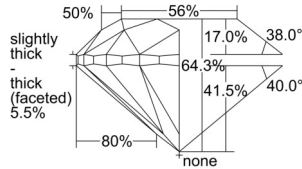

GIA®

FACSIMILE

GIA REPORT 6505516252

Verify this report at GIA.edu

GIA NATURAL DIAMOND DOSSIER®

September 27, 2024
GIA Report Number 6505516252
Shape and Cutting Style ..... Round Brilliant
Measurements ..... 5.73 - 5.82 x 3.71 mm

GRADING RESULTS

Carat Weight ..... 0.80 carat
Color Grade ..... M
Clarity Grade VS1
Cut Grade ..... Very Good

ADDITIONAL GRADING INFORMATION

Polish ..... Excellent
Symmetry ..... Very Good
Fluorescence ..... None
Clarity Characteristics ..... Crystal, Cloud, Pinpoint
Inscription(s): GIA 6505516252

PROPORTIONS

Profile to actual proportions

GRADING SCALES

GIA COLOR SCALE	GIA CLARITY SCALE	GIA CUT SCALE	
D	FLAWLESS	EXCELLENT	
E	INTERNALLY FLAWLESS		
F		VVS₁	VERY GOOD
G	VVS₂		
H	VS₁	GOOD	
I	VS₂		
J	SI₁	FAIR	
K	SI₂		
L	I₁	POOR	
M			
N			
O	I₂		
P			
Q			
R	I₃		
S			
T			
U			
V			
W			
X			
Y			
Z