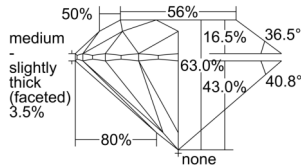

GIA®

FACSIMILE

GIA REPORT 6505521181

Verify this report at GIA.edu

GIA NATURAL DIAMOND DOSSIER®

September 27, 2024
GIA Report Number 6505521181
Shape and Cutting Style ..... Round Brilliant
Measurements ..... 5.05 - 5.09 x 3.19 mm

GRADING RESULTS

Carat Weight ..... 0.50 carat
Color Grade ..... F
Clarity Grade S11
Cut Grade ..... Excellent

ADDITIONAL GRADING INFORMATION

Polish ..... Excellent
Symmetry ..... Excellent
Fluorescence ..... None
Clarity Characteristics ..... Feather
Inscription(s): GIA 6505521181

PROPORTIONS

Profile to actual proportions

GRADING SCALES

GIA COLOR SCALE

COLORLESS	D
	E
	F
	G
	H
	I
	J
NEAR COLORLESS	K
	L
Faint	M
	N
	O
	P
	Q
Very Light	R
	S
	T
	U
	V
Light	W
	X
	Y
	Z

GIA CLARITY SCALE

FLAWLESS	VERY VERY SLIGHTLY INCLUDED	VVS₁	
			VVS₂
INTERNALLY FLAWLESS	VERY SLIGHTLY INCLUDED	VS₁	
		VS₂	
SLIGHTLY INCLUDED	INCLUDED	I₁	
		I₂	
		I₃	

GIA CUT SCALE

EXCELLENT
VERY GOOD
GOOD
FAIR
POOR