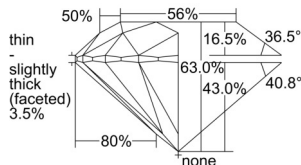

GIA®

FACSIMILE

GIA REPORT 6505568636

Verify this report at GIA.edu

GIA NATURAL DIAMOND DOSSIER®

October 03, 2024
GIA Report Number 6505568636
Shape and Cutting Style ..... Round Brilliant
Measurements ..... 5.35 - 5.38 x 3.38 mm

GRADING RESULTS

Carat Weight ..... 0.60 carat
Color Grade ..... J
Clarity Grade VS2
Cut Grade ..... Excellent

ADDITIONAL GRADING INFORMATION

Polish ..... Excellent
Symmetry ..... Excellent
Fluorescence ..... None
Clarity Characteristics ..... Crystal
Inscription(s): GIA 6505568636

PROPORTIONS

Profile to actual proportions

GRADING SCALES

GIA COLOR SCALE	GIA CLARITY SCALE	GIA CUT SCALE	
D	FLAWLESS	EXCELLENT	
E	INTERNALLY FLAWLESS		
F		VVS₁	VERY GOOD
G	VVS₂		
H	VS₁	GOOD	
I	VS₂		
J	SI₁	FAIR	
K	SI₂		
L	I₁	POOR	
M	I₂		
N	I₃		
O			
P			
Q			
R			
S			
T			
U			
V			
W			
X			
Y			
Z