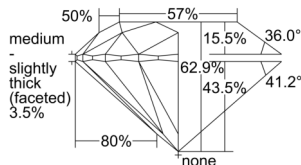

GIA®

FACSIMILE

GIA REPORT 6505569699

Verify this report at GIA.edu

GIA NATURAL DIAMOND DOSSIER®

October 08, 2024
GIA Report Number 6505569699
Shape and Cutting Style ..... Round Brilliant
Measurements ..... 5.65 - 5.69 x 3.57 mm

GRADING RESULTS

Carat Weight ..... 0.71 carat
Color Grade ..... E
Clarity Grade VS1
Cut Grade ..... Excellent

ADDITIONAL GRADING INFORMATION

Polish ..... Excellent
Symmetry ..... Excellent
Fluorescence ..... Medium Blue
Clarity Characteristics..... Crystal, Pinpoint
Inscription(s): GIA 6505569699

PROPORTIONS

Profile to actual proportions

GRADING SCALES

GIA COLOR SCALE	GIA CLARITY SCALE	GIA CUT SCALE	
D	FLAWLESS	EXCELLENT	
E	INTERNALLY FLAWLESS		
F		VVS₁	VERY GOOD
G	VVS₂		
H	VS₁	GOOD	
I	VS₂		
J	SI₁	FAIR	
K	SI₂		
L	I₁	POOR	
M			
N			
O	I₂		
P			
Q			
R	I₃		
S			
T			
U			
V			
W			
X			
Y			
Z