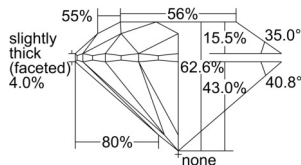

GIA®

FACSIMILE

GIA REPORT 6505592609

Verify this report at GIA.edu

GIA NATURAL DIAMOND DOSSIER®

October 08, 2024
GIA Report Number 6505592609
Shape and Cutting Style ..... Round Brilliant
Measurements ..... 5.04 - 5.06 x 3.16 mm

GRADING RESULTS

Carat Weight ..... 0.50 carat
Color Grade ..... F
Clarity Grade S11
Cut Grade ..... Excellent

ADDITIONAL GRADING INFORMATION

Polish ..... Excellent
Symmetry ..... Excellent
Fluorescence ..... None
Clarity Characteristics..... Feather, Crystal, Cloud, Cavity
Inscription(s): GIA 6505592609

PROPORTIONS

Profile to actual proportions