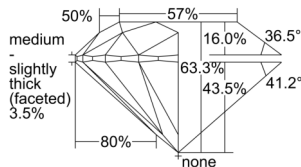

GIA®

FACSIMILE

GIA REPORT 6505659296

Verify this report at GIA.edu

GIA NATURAL DIAMOND DOSSIER®

October 15, 2024
GIA Report Number 6505659296
Shape and Cutting Style ..... Round Brilliant
Measurements ..... 5.33 - 5.38 x 3.39 mm

GRADING RESULTS

Carat Weight ..... 0.60 carat
Color Grade ..... J
Clarity Grade S11
Cut Grade ..... Excellent

ADDITIONAL GRADING INFORMATION

Polish ..... Excellent
Symmetry ..... Excellent
Fluorescence ..... Faint
Clarity Characteristics ..... Feather, Crystal, Cloud
Inscription(s): GIA 6505659296

PROPORTIONS

Profile to actual proportions

GRADING SCALES

GIA COLOR SCALE	GIA CLARITY SCALE	GIA CUT SCALE	
D	FLAWLESS	EXCELLENT	
E	INTERNALLY FLAWLESS		
F		VVS₁	VERY GOOD
G	VVS₂		
H	VS₁	GOOD	
I	VS₂		
J	S1₁	FAIR	
K	S1₂		
L	I₁	POOR	
M	I₂		
N	I₃		
O			
P			
Q			
R			
S			
T			
U			
V			
W			
X			
Y			
Z