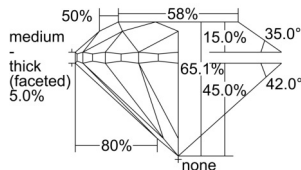

GIA®

FACSIMILE

GIA REPORT 6505733360

Verify this report at GIA.edu

GIA NATURAL DIAMOND DOSSIER®

October 23, 2024
GIA Report Number 6505733360
Shape and Cutting Style ..... Round Brilliant
Measurements ..... 4.94 - 4.97 x 3.23 mm

GRADING RESULTS

Carat Weight ..... 0.50 carat
Color Grade I
Clarity Grade S11
Cut Grade ..... Very Good

ADDITIONAL GRADING INFORMATION

Polish ..... Excellent
Symmetry ..... Excellent
Fluorescence ..... None
Clarity Characteristics ..... Cloud
Inscription(s): GIA 6505733360

PROPORTIONS

Profile to actual proportions

GRADING SCALES

GIA COLOR SCALE	GIA CLARITY SCALE	GIA CUT SCALE
D	FLAWLESS	EXCELLENT
E	FLAWLESS	
F	INTERNALLY FLAWLESS	VERY GOOD
G	FLAWLESS	
H	VVS₁	GOOD
I	VVS₂	
J	VS₁	FAIR
K	VS₂	
L	S1₁	POOR
M	S1₂	
N	I₁	
O	I₂	
P	I₃	
Q		
R		
S		
T		
U		
V		
W		
X		
Y		
Z