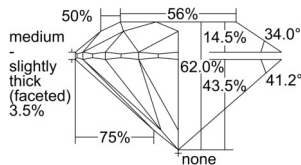

GIA®

FACSIMILE

GIA REPORT 6505883898

Verify this report at GIA.edu

GIA NATURAL DIAMOND DOSSIER®

November 18, 2024
GIA Report Number **6505883898**
Shape and Cutting Style ..... **Round Brilliant**
Measurements ..... **5.08 - 5.12 x 3.16 mm**

GRADING RESULTS

Carat Weight ..... **0.50 carat**
Color Grade ..... **J**
Clarity Grade **VS1**
Cut Grade ..... **Excellent**

ADDITIONAL GRADING INFORMATION

Polish ..... **Excellent**
Symmetry ..... **Excellent**
Fluorescence ..... **None**
Clarity Characteristics ..... **Cloud, Indented Natural**
Inscription(s): **GIA 6505883898**

PROPORTIONS

Profile to actual proportions

GRADING SCALES

GIA COLOR SCALE	GIA CLARITY SCALE	GIA CUT SCALE	
D	FLAWLESS	EXCELLENT	
E	INTERNALLY FLAWLESS		
F		VVS₁	VERY GOOD
G	VVS₂		
H	VS₁	GOOD	
I	VS₂		
J	SI₁	FAIR	
K	SI₂		
L	I₁	POOR	
M	I₂		
N	I₃		
O			
P			
Q			
R			
S			
T			
U			
V			
W			
X			
Y			
Z