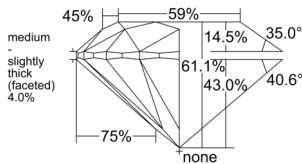

GIA®

FACSIMILE

GIA REPORT 6505989736

Verify this report at GIA.edu

GIA NATURAL DIAMOND DOSSIER®

December 13, 2024
GIA Report Number **6505989736**
Shape and Cutting Style ..... **Round Brilliant**
Measurements ..... **6.16 - 6.21 x 3.78 mm**

GRADING RESULTS

Carat Weight ..... **0.90 carat**
Color Grade ..... **G**
Clarity Grade ..... **Internally Flawless**
Cut Grade ..... **Excellent**

ADDITIONAL GRADING INFORMATION

Polish ..... **Excellent**
Symmetry ..... **Excellent**
Fluorescence ..... **None**
Clarity Characteristics ..... **Minor Details of Polish**
Inscription(s): **GIA 6505989736**

PROPORTIONS

Profile to actual proportions

GRADING SCALES

GIA COLOR SCALE

COLORLESS	D
	E
	F
	G
	H
	I
	J
NEAR COLORLESS	K
	L
	M
	N
	O
	P
	R
	S
	T
	U
	V
	W
	X
	Y
LIGHT	Z

GIA CLARITY SCALE

	FLAWLESS
	INTERNALLY FLAWLESS
VERY VERY SLIGHTLY INCLUDED	VVS₁
	VVS₂
VERY SLIGHTLY INCLUDED	VS₁
	VS₂
SLIGHTLY INCLUDED	SI₁
	SI₂
INCLUDED	I₁
	I₂
	I₃

GIA CUT SCALE

	EXCELLENT
	VERY GOOD
	GOOD
	FAIR
	POOR