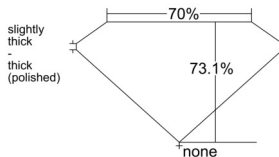

GIA®

FACSIMILE

GIA REPORT 6511110004

Verify this report at GIA.edu

GIA NATURAL DIAMOND DOSSIER®

January 01, 2025
GIA Report Number 6511110004
Shape and Cutting Style ..... **Square Modified Brilliant**
Measurements ..... 4.30 x 4.26 x 3.11 mm

GRADING RESULTS

Carat Weight ..... 0.50 carat
Color Grade I
Clarity Grade VS1

ADDITIONAL GRADING INFORMATION

Polish ..... Excellent
Symmetry ..... Very Good
Fluorescence ..... None
Clarity Characteristics..... Crystal, Feather, Pinpoint
Inscription(s): GIA 6511110004

PROPORTIONS

Profile not to actual proportions

GRADING SCALES

GIA COLOR SCALE		GIA CLARITY SCALE			
COLORLESS	D	VERY VERY SLIGHTLY INCLUDED	FLAWLESS		
	E		INTERNALLY FLAWLESS		
	F		VVS₁		
	NEAR COLORLESS	G	VERY SLIGHTLY INCLUDED	VVS₂	
		H		VS₁	
		FAINT	I	SLIGHTLY INCLUDED	VS₂
			J		SI₁
	K		SI₂		
	VERTICALLY LIGHT		L	INCLUDED	I₁
			M		I₂
N			I₃		
LIGHT		O			
		P			
		Q			
		R			
	S				
	T				
U					
V					
W					
X					
Y					
Z