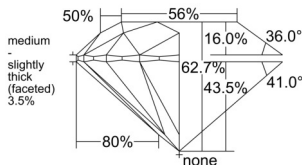

GIA®

FACSIMILE

GIA REPORT 6511116834

Verify this report at GIA.edu

GIA NATURAL DIAMOND DOSSIER®

January 03, 2025
GIA Report Number 6511116834
Shape and Cutting Style ..... Round Brilliant
Measurements ..... 5.72 - 5.76 x 3.60 mm

GRADING RESULTS

Carat Weight ..... 0.73 carat
Color Grade L
Clarity Grade VVS1
Cut Grade ..... Excellent

ADDITIONAL GRADING INFORMATION

Polish ..... Excellent
Symmetry ..... Excellent
Fluorescence ..... Faint
Clarity Characteristics ..... Feather
Inscription(s): GIA 6511116834

PROPORTIONS

GRADING SCALES

GIA COLOR SCALE	GIA CLARITY SCALE	GIA CUT SCALE
COLOURLESS	FLAWLESS	EXCELLENT
D	INTERNALLY FLAWLESS	
E	VVS₁	VERY GOOD
F		
G	VS₁	GOOD
H		
I	SI₁	FAIR
J		
K	I₁	POOR
L		
M	I₂	
N		
O	I₃	
P		
Q		
R		
S		
T		
U		
V		
W		
X		
Y		
Z