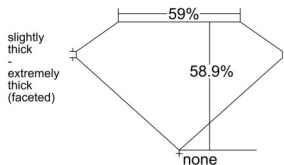

GIA®

FACSIMILE

GIA REPORT 6511266974

Verify this report at GIA.edu

GIA NATURAL DIAMOND DOSSIER®

January 23, 2025
GIA Report Number 6511266974
Shape and Cutting Style ..... Heart Brilliant
Measurements ..... 5.66 x 6.30 x 3.71 mm

GRADING RESULTS

Carat Weight ..... 0.80 carat
Color Grade ..... G
Clarity Grade S11

ADDITIONAL GRADING INFORMATION

Polish ..... Excellent
Symmetry ..... Excellent
Fluorescence ..... None
Clarity Characteristics..... Cloud, Crystal, Twinning Wisp
Inscription(s): GIA 6511266974

PROPORTIONS

Profile not to actual proportions

GRADING SCALES

GIA COLOR SCALE		GIA CLARITY SCALE			
COLORLESS	D	VERY VERY SLIGHTLY INCLUDED	FLAWLESS		
	E		INTERNALLY FLAWLESS		
	F	VERY SLIGHTLY INCLUDED	VVS₁		
	G		VVS₂		
	H		VS₁		
	NEAR COLORLESS	I	SLIGHTLY INCLUDED	VS₂	
		J		S1₁	
		FAINT	K	INCLUDED	S1₂
			L		I₁
			M		I₂
VERT LIGHT	N	INCLUDED	I₃		
	O				
	P				
	Q				
	R				
LIGHT	S				
	T				
	U				
	V				
	W				
	X				
	Y				
	Z