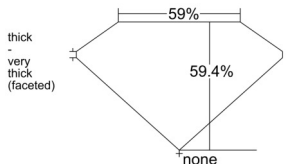

GIA®

FACSIMILE

GIA REPORT 6511283556

Verify this report at GIA.edu

GIA NATURAL DIAMOND DOSSIER®

January 28, 2025
GIA Report Number 6511283556
Shape and Cutting Style ..... Heart Brilliant
Measurements ..... 5.14 x 6.11 x 3.63 mm

GRADING RESULTS

Carat Weight ..... 0.70 carat
Color Grade ..... J
Clarity Grade VS2

ADDITIONAL GRADING INFORMATION

Polish ..... Very Good
Symmetry ..... Excellent
Fluorescence ..... Medium Blue
Clarity Characteristics..... Feather, Crystal, Cloud, Needle
Inscription(s): GIA 6511283556

PROPORTIONS

Profile not to actual proportions

GRADING SCALES

GIA COLOR SCALE		GIA CLARITY SCALE			
COLORLESS	D	VERY VERY SLIGHTLY INCLUDED	FLAWLESS		
	E		INTERNALLY FLAWLESS		
	F	VERY SLIGHTLY INCLUDED	VVS₁		
	G		VVS₂		
	H		VS₁		
	NEAR COLORLESS	I	SLIGHTLY INCLUDED	VS₂	
		J		SI₁	
		FAINT	K	INCLUDED	SI₂
			L		I₁
			M		I₂
VERT LIGHT	N	LIGHT	I₃		
	O				
	P				
	Q				
	R