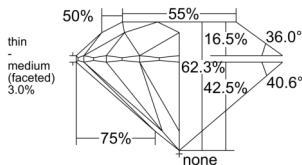

GIA®

FACSIMILE

GIA REPORT 6512025950

Verify this report at GIA.edu

GIA NATURAL DIAMOND DOSSIER®

December 19, 2024
GIA Report Number 6512025950
Shape and Cutting Style ..... Round Brilliant
Measurements ..... 5.10 - 5.14 x 3.19 mm

GRADING RESULTS

Carat Weight ..... 0.51 carat
Color Grade ..... K
Clarity Grade VS2
Cut Grade ..... Excellent

ADDITIONAL GRADING INFORMATION

Polish ..... Excellent
Symmetry ..... Excellent
Fluorescence ..... Faint
Clarity Characteristics ..... Crystal, Cloud
Inscription(s): GIA 6512025950

PROPORTIONS

GRADING SCALES

GIA COLOR SCALE	GIA CLARITY SCALE	GIA CUT SCALE	
D	FLAWLESS	EXCELLENT	
E	INTERNALLY FLAWLESS		
F		VVS₁	VERY GOOD
G	VVS₂		
H	VS₁	GOOD	
I	VS₂		
J	SI₁	FAIR	
K	SI₂		
L	I₁	POOR	
M	I₂		
N	I₃		
O			
P			
Q			
R			
S			
T			
U			
V			
W			
X			
Y			
Z