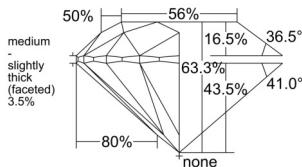

GIA®

FACSIMILE

GIA REPORT 6512027538

Verify this report at GIA.edu

GIA NATURAL DIAMOND DOSSIER®

December 19, 2024
GIA Report Number 6512027538
Shape and Cutting Style ..... Round Brilliant
Measurements ..... 5.01 - 5.06 x 3.19 mm

GRADING RESULTS

Carat Weight ..... 0.50 carat
Color Grade ..... E
Clarity Grade S11
Cut Grade ..... Excellent

ADDITIONAL GRADING INFORMATION

Polish ..... Excellent
Symmetry ..... Very Good
Fluorescence ..... None
Clarity Characteristics..... Crystal, Cloud, Feather
Inscription(s): GIA 6512027538

PROPORTIONS

Profile to actual proportions

GRADING SCALES

GIA COLOR SCALE	GIA CLARITY SCALE	GIA CUT SCALE	
D	FLAWLESS	EXCELLENT	
E	INTERNALLY FLAWLESS		
F		VVS₁	VERY GOOD
G	VVS₂		
H	VS₁	GOOD	
I	VS₂		
J	S1₁	FAIR	
K	S1₂		
L	I₁	POOR	
M	I₂		
N	I₃		
O			
P			
Q			
R			
S			
T			
U			
V			
W			
X			
Y			
Z