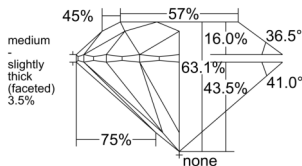

GIA®

FACSIMILE

GIA REPORT 6512121340

Verify this report at GIA.edu

GIA NATURAL DIAMOND DOSSIER®

January 02, 2025
GIA Report Number 6512121340
Shape and Cutting Style ..... Round Brilliant
Measurements ..... 5.02 - 5.06 x 3.18 mm

GRADING RESULTS

Carat Weight ..... 0.50 carat
Color Grade ..... M
Clarity Grade VS2
Cut Grade ..... Excellent

ADDITIONAL GRADING INFORMATION

Polish ..... Excellent
Symmetry ..... Excellent
Fluorescence ..... None
Clarity Characteristics ..... Cloud, Crystal
Inscription(s): GIA 6512121340

PROPORTIONS

Profile to actual proportions

GRADING SCALES

GIA COLOR SCALE	GIA CLARITY SCALE	GIA CUT SCALE	
D	FLAWLESS	EXCELLENT	
E	INTERNALLY FLAWLESS		
F		VVS₁	VERY GOOD
G	VVS₂		
H	VS₁	GOOD	
I	VS₂		
J	SI₁	FAIR	
K	SI₂		
L	I₁	POOR	
M	I₂		
N	I₃		
O			
P			
Q			
R			
S			
T			
U			
V			
W			
X			
Y			
Z