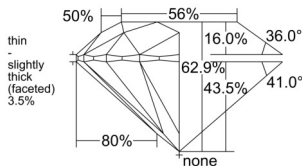

GIA®

FACSIMILE

GIA REPORT 6512183547

Verify this report at GIA.edu

GIA NATURAL DIAMOND DOSSIER®

January 10, 2025
GIA Report Number 6512183547
Shape and Cutting Style ..... Round Brilliant
Measurements ..... 5.03 - 5.07 x 3.18 mm

GRADING RESULTS

Carat Weight ..... 0.50 carat
Color Grade ..... D
Clarity Grade S11
Cut Grade ..... Excellent

ADDITIONAL GRADING INFORMATION

Polish ..... Excellent
Symmetry ..... Excellent
Fluorescence ..... None
Clarity Characteristics ..... Cloud, Feather, Crystal
Inscription(s): GIA 6512183547

PROPORTIONS

GRADING SCALES

GIA COLOR SCALE

COLOREDNESS	D
	E
	F
	G
	H
	I
	J
NEAR COLORLESS	K
	L
Faint	M
	N
	O
	P
	Q
	R
	S
	T
	U
	V
	W
	X
	Y
Light	Z

GIA CLARITY SCALE

VERY VERY SLIGHTLY INCLUDED	FLAWLESS
	INTERNALLY FLAWLESS
VERY SLIGHTLY INCLUDED	VVS₁
	VVS₂
SLIGHTLY INCLUDED	VS₁
	VS₂
INCLUDED	SI₁
	SI₂
	I₁
	I₂
	I₃

GIA CUT SCALE

EXCELLENT
VERY GOOD
GOOD
FAIR
POOR