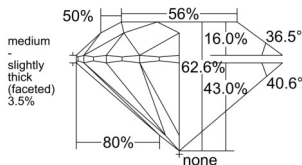

GIA®

FACSIMILE

GIA NATURAL DIAMOND DOSSIER®

January 10, 2025
GIA Report Number 6512184215
Shape and Cutting Style ..... Round Brilliant
Measurements ..... 5.10 - 5.14 x 3.21 mm

GRADING RESULTS

Carat Weight ..... 0.52 carat
Color Grade ..... K
Clarity Grade S11
Cut Grade ..... Excellent

ADDITIONAL GRADING INFORMATION

Polish ..... Excellent
Symmetry ..... Excellent
Fluorescence ..... None
Clarity Characteristics ..... Crystal
Inscription(s): GIA 6512184215

GIA REPORT 6512184215

Verify this report at GIA.edu

PROPORTIONS

Profile to actual proportions