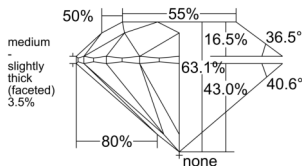

GIA®

FACSIMILE

GIA REPORT 6512231332

Verify this report at GIA.edu

GIA NATURAL DIAMOND DOSSIER®

January 20, 2025
GIA Report Number 6512231332
Shape and Cutting Style ..... Round Brilliant
Measurements ..... 5.78 - 5.82 x 3.66 mm

GRADING RESULTS

Carat Weight ..... 0.76 carat
Color Grade ..... J
Clarity Grade S11
Cut Grade ..... Excellent

ADDITIONAL GRADING INFORMATION

Polish ..... Excellent
Symmetry ..... Excellent
Fluorescence ..... Faint
Clarity Characteristics ..... Crystal, Feather
Inscription(s): GIA 6512231332

PROPORTIONS

Profile to actual proportions

GRADING SCALES

GIA COLOR SCALE

COLORLESS	D
	E
	F
	G
	H
	I
	J
NEAR COLORLESS	K
	L
	M
	N
	O
	P
	Q
	R
	S
	T
	U
	V
	W
	X
	Y
LIGHT	Z

GIA CLARITY SCALE

FLAWLESS	VERY VERY SLIGHTLY INCLUDED	VVS₁	VVS₂	VS₁	VS₂	SI₁	SI₂	I₁	I₂	I₃	
											INTERNALLY FLAWLESS

GIA CUT SCALE

EXCELLENT
VERY GOOD
GOOD
FAIR
POOR