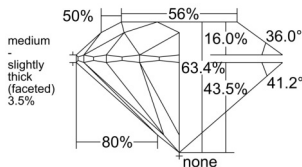

GIA®

FACSIMILE

GIA REPORT 6512242932

Verify this report at GIA.edu

GIA NATURAL DIAMOND DOSSIER®

January 20, 2025
GIA Report Number 6512242932
Shape and Cutting Style ..... Round Brilliant
Measurements ..... 5.43 - 5.47 x 3.46 mm

GRADING RESULTS

Carat Weight ..... 0.63 carat
Color Grade ..... G
Clarity Grade VS1
Cut Grade ..... Excellent

ADDITIONAL GRADING INFORMATION

Polish ..... Excellent
Symmetry ..... Excellent
Fluorescence ..... Medium Blue
Clarity Characteristics ..... Crystal
Inscription(s): GIA 6512242932

PROPORTIONS

GRADING SCALES

GIA COLOR SCALE

COLORLESS	D
	E
	F
	G
	H
	I
	J
NEAR COLORLESS	K
	L
Faint	M
	N
	O
	P
Very Light	Q
	R
	S
	T
	U
	V
Light	W
	X
	Y
	Z

GIA CLARITY SCALE

FLAWLESS	INTERNAL FLAWLESS	
		FLAWLESS
VERY VERY SLIGHTLY INCLUDED	VVS₁	
	VVS₂	
VERY SLIGHTLY INCLUDED	VS₁	
	VS₂	
SLIGHTLY INCLUDED	SI₁	
	SI₂	
INCLUDED	I₁	
	I₂	
	I₃	

GIA CUT SCALE

EXCELLENT
VERY GOOD
GOOD
FAIR
POOR