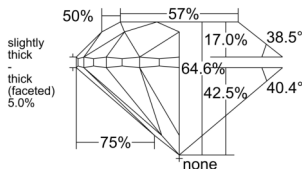

GIA®

FACSIMILE

GIA REPORT 6512243944

Verify this report at GIA.edu

GIA NATURAL DIAMOND DOSSIER®

January 20, 2025
GIA Report Number 6512243944
Shape and Cutting Style ..... Round Brilliant
Measurements ..... 4.91 - 4.98 x 3.19 mm

GRADING RESULTS

Carat Weight ..... 0.50 carat
Color Grade I
Clarity Grade VS1
Cut Grade ..... Very Good

ADDITIONAL GRADING INFORMATION

Polish ..... Excellent
Symmetry ..... Very Good
Fluorescence ..... None
Clarity Characteristics ..... Cloud
Inscription(s): GIA 6512243944

PROPORTIONS

Profile to actual proportions