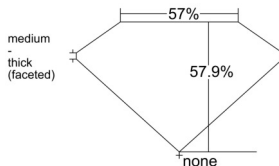

GIA®

FACSIMILE

GIA REPORT 6512247586

Verify this report at GIA.edu

GIA NATURAL DIAMOND DOSSIER®

January 21, 2025
GIA Report Number 6512247586
Shape and Cutting Style ..... Heart Brilliant
Measurements ..... 5.60 x 6.39 x 3.70 mm

GRADING RESULTS

Carat Weight ..... 0.75 carat
Color Grade ..... E
Clarity Grade VS2

ADDITIONAL GRADING INFORMATION

Polish ..... Excellent
Symmetry ..... Excellent
Fluorescence ..... None
Clarity Characteristics..... Crystal, Feather
Inscription(s): GIA 6512247586

PROPORTIONS

Profile not to actual proportions

GRADING SCALES

GIA COLOR SCALE		GIA CLARITY SCALE			
COLORLESS	D	VERY VERY SLIGHTLY INCLUDED	FLAWLESS		
	E		INTERNALLY FLAWLESS		
	F	VERY SLIGHTLY INCLUDED	VVS₁		
	G		VVS₂		
	H		VS₁		
	NEAR COLORLESS	I	SLIGHTLY INCLUDED	VS₂	
		J		SI₁	
		FAINT	K	INCLUDED	SI₂
			L		I₁
			M		I₂
VERT LIGHT	N	INCLUDED	I₃		
	O				
	P				
	Q				
	R				
LIGHT	S				
	T				
	U				
	V				
	W				
X					
Y					
Z