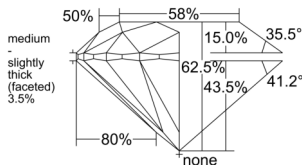

GIA®

FACSIMILE

GIA REPORT 6512272028

Verify this report at GIA.edu

GIA NATURAL DIAMOND DOSSIER®

January 23, 2025
GIA Report Number 6512272028
Shape and Cutting Style ..... Round Brilliant
Measurements ..... 5.07 - 5.11 x 3.18 mm

GRADING RESULTS

Carat Weight ..... 0.50 carat
Color Grade ..... G
Clarity Grade S11
Cut Grade ..... Excellent

ADDITIONAL GRADING INFORMATION

Polish ..... Excellent
Symmetry ..... Excellent
Fluorescence ..... None
Clarity Characteristics ..... Crystal
Inscription(s): GIA 6512272028

PROPORTIONS

GRADING SCALES

GIA COLOR SCALE	GIA CLARITY SCALE	GIA CUT SCALE	
D	FLAWLESS	EXCELLENT	
E	INTERNALLY FLAWLESS		
F		VVS₁	VERY GOOD
G	VVS₂		
H	VS₁	GOOD	
I	VS₂		
J	S1₁	FAIR	
K	S1₂		
L	I₁	POOR	
M	I₂		
N	I₃		
O			
P			
Q			
R			
S			
T			
U			
V			
W			
X			
Y			
Z