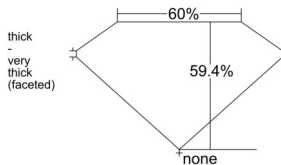

GIA®

FACSIMILE

GIA REPORT 6512275000

Verify this report at GIA.edu

GIA NATURAL DIAMOND DOSSIER®

January 28, 2025
GIA Report Number 6512275000
Shape and Cutting Style ..... Heart Brilliant
Measurements ..... 5.32 x 6.25 x 3.72 mm

GRADING RESULTS

Carat Weight ..... 0.75 carat
Color Grade ..... J
Clarity Grade VS1

ADDITIONAL GRADING INFORMATION

Polish ..... Excellent
Symmetry ..... Excellent
Fluorescence ..... Faint
Clarity Characteristics ..... Feather, Pinpoint
Inscription(s): GIA 6512275000

PROPORTIONS

Profile not to actual proportions

GRADING SCALES

GIA COLOR SCALE		GIA CLARITY SCALE	
COLORLESS	D	VERY VERY SLIGHTLY INCLUDED	FLAWLESS
	E		INTERNALLY FLAWLESS
	F		VVS₁
	G		VVS₂
	H		VS₁
	I		VS₂
	J		SI₁
	K		SI₂
	L		I₁
	M		I₂
NEAR COLORLESS	N	SLIGHTLY INCLUDED	I₃
	O		
	P		
	Q		
FAINT	R	INCLUDED	
	S		
	T		
	U		
VERT LIGHT	V		
	W		
	X		
	Y		
LIGHT	Z