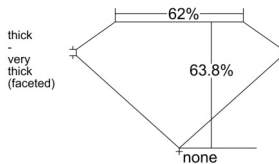

GIA®

FACSIMILE

GIA REPORT 6515085958

Verify this report at GIA.edu

GIA NATURAL DIAMOND DOSSIER®

December 30, 2024
GIA Report Number 6515085958
Shape and Cutting Style ..... Marquise Brilliant
Measurements ..... 8.37 x 4.36 x 2.78 mm

GRADING RESULTS

Carat Weight ..... 0.56 carat
Color Grade ..... E
Clarity Grade VS2

ADDITIONAL GRADING INFORMATION

Polish ..... Excellent
Symmetry ..... Very Good
Fluorescence ..... None
Clarity Characteristics ..... Crystal, Feather
Inscription(s): GIA 6515085958

PROPORTIONS

Profile not to actual proportions

GRADING SCALES

GIA COLOR SCALE		GIA CLARITY SCALE	
COLORLESS	D	VERY VERY SLIGHTLY INCLUDED	FLAWLESS
	E		INTERNALLY FLAWLESS
	F		VVS₁
	G		VVS₂
	H		VS₁
	I		VS₂
	J		SI₁
	K		SI₂
	L		I₁
	M		I₂
NEAR COLORLESS	N	SLIGHTLY INCLUDED	I₃
	O		
	P		
	Q		
FAINT	R		
	S		
	T		
	U		
VERT LIGHT	V		
	W		
	X		
	Y		
LIGHT	Z