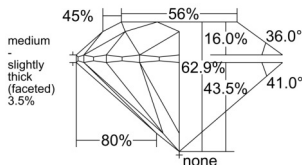

GIA®

FACSIMILE

GIA REPORT 6515142774

Verify this report at GIA.edu

GIA NATURAL DIAMOND DOSSIER®

January 07, 2025
GIA Report Number 6515142774
Shape and Cutting Style ..... Round Brilliant
Measurements ..... 5.91 - 5.95 x 3.73 mm

GRADING RESULTS

Carat Weight ..... 0.81 carat
Color Grade ..... D
Clarity Grade S11
Cut Grade ..... Excellent

ADDITIONAL GRADING INFORMATION

Polish ..... Excellent
Symmetry ..... Excellent
Fluorescence ..... None
Clarity Characteristics ..... Feather, Crystal
Inscription(s): GIA 6515142774

PROPORTIONS

Profile to actual proportions

GRADING SCALES

GIA COLOR SCALE

COLOREDNESS	D
	E
	F
	G
	H
	I
	J
NEAR COLORLESS	K
	L
Faint	M
	N
	O
	P
Very Light	Q
	R
	S
	T
	U
	V
Light	W
	X
	Y
	Z

GIA CLARITY SCALE

VERY VERY SLIGHTLY INCLUDED	FLAWLESS
	INTERNALLY FLAWLESS
VERY SLIGHTLY INCLUDED	VVS₁
	VVS₂
SLIGHTLY INCLUDED	VS₁
	VS₂
INCLUDED	SI₁
	SI₂
	I₁
	I₂
	I₃

GIA CUT SCALE

EXCELLENT
VERY GOOD
GOOD
FAIR
POOR