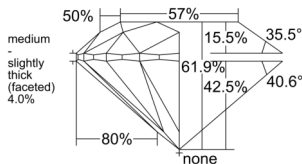

GIA®

FACSIMILE

GIA REPORT 6515215470

Verify this report at GIA.edu

GIA NATURAL DIAMOND DOSSIER®

January 15, 2025
GIA Report Number 6515215470
Shape and Cutting Style ..... Round Brilliant
Measurements ..... 5.05 - 5.10 x 3.14 mm

GRADING RESULTS

Carat Weight ..... 0.50 carat
Color Grade ..... E
Clarity Grade S11
Cut Grade ..... Excellent

ADDITIONAL GRADING INFORMATION

Polish ..... Excellent
Symmetry ..... Excellent
Fluorescence ..... None
Clarity Characteristics ..... Feather, Cloud, Crystal
Inscription(s): GIA 6515215470

PROPORTIONS

GRADING SCALES

GIA COLOR SCALE	GIA CLARITY SCALE	GIA CUT SCALE	
D	FLAWLESS	EXCELLENT	
E	INTERNALLY FLAWLESS		
F		VVS₁	VERY GOOD
G	VVS₂		
H	VS₁	GOOD	
I	VS₂		
J	S1₁	FAIR	
K	S1₂		
L	I₁	POOR	
M	I₂		
N	I₃		
O			
P			
Q			
R			
S			
T			
U			
V			
W			
X			
Y			
Z