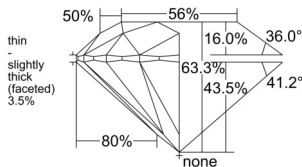

GIA®

FACSIMILE

GIA REPORT 6515242209

Verify this report at GIA.edu

GIA NATURAL DIAMOND DOSSIER®

January 20, 2025
GIA Report Number 6515242209
Shape and Cutting Style ..... Round Brilliant
Measurements ..... 5.02 - 5.06 x 3.19 mm

GRADING RESULTS

Carat Weight ..... 0.50 carat
Color Grade ..... J
Clarity Grade VS1
Cut Grade ..... Excellent

ADDITIONAL GRADING INFORMATION

Polish ..... Excellent
Symmetry ..... Excellent
Fluorescence ..... None
Clarity Characteristics..... Crystal, Needle, Pinpoint
Inscription(s): GIA 6515242209

PROPORTIONS

GRADING SCALES

GIA COLOR SCALE	GIA CLARITY SCALE	GIA CUT SCALE	
COLOURLESS D	FLAWLESS	EXCELLENT	
E	INTERNALLY FLAWLESS		
F		VVS₁	VERY GOOD
G	VVS₂		
H	VS₁	GOOD	
I	VS₂		
J	SI₁	FAIR	
K	SI₂		
L	I₁	POOR	
M	I₂		
N	I₃		
O			
P			
Q			
R			
S			
T			
U			
V			
W			
X			
Y			
Z