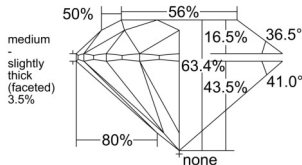

GIA®

FACSIMILE

GIA REPORT 6515271497

Verify this report at GIA.edu

GIA NATURAL DIAMOND DOSSIER®

January 23, 2025
GIA Report Number 6515271497
Shape and Cutting Style ..... Round Brilliant
Measurements ..... 5.35 - 5.39 x 3.40 mm

GRADING RESULTS

Carat Weight ..... 0.60 carat
Color Grade I
Clarity Grade S11
Cut Grade ..... Excellent

ADDITIONAL GRADING INFORMATION

Polish ..... Excellent
Symmetry ..... Excellent
Fluorescence ..... Faint
Clarity Characteristics..... Crystal, Cloud, Feather
Inscription(s): GIA 6515271497

PROPORTIONS

Profile to actual proportions

GRADING SCALES

GIA COLOR SCALE	GIA CLARITY SCALE	GIA CUT SCALE
COLOURLESS	FLAWLESS	EXCELLENT
D	INTERNALLY FLAWLESS	
E	VVS₁	VERY GOOD
F		
G	VVS₂	
H	VS₁	GOOD
I		
J	VS₂	
K	SI₁	FAIR
L		
M	SI₂	
N	I₁	POOR
O		
P	I₂	
Q	I₃	
R		
S		
T		
U		
V		
W		
X		
Y		
Z