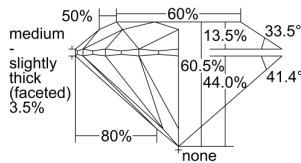

GIA®

FACSIMILE

GIA REPORT

7358677684

Verify this report at GIA.edu

GIA NATURAL DIAMOND DOSSIER®

August 03, 2020
GIA Report Number 7358677684
Shape and Cutting Style ..... Round Brilliant
Measurements ..... 5.16 - 5.18 x 3.13 mm

GRADING RESULTS

Carat Weight ..... 0.51 carat
Color Grade ..... M, Faint Brown
Clarity Grade VS1
Cut Grade ..... Excellent

ADDITIONAL GRADING INFORMATION

Polish ..... Excellent
Symmetry ..... Excellent
Fluorescence ..... Medium Blue
Clarity Characteristics ..... Feather, Cloud
Inscription(s): GIA 7358677684

PROPORTIONS

Profile to actual proportions

GRADING SCALES

GIA COLOR SCALE

COLORLESS	D
	E
	F
	G
	H
	I
	J
NEAR COLORLESS	K
	L
FAIN	M
	N
	O
	P
	Q
VERY LIGHT	R
	S
	T
	U
	V
	W
	X
	Y
LIGHT	Z

GIA CLARITY SCALE

FLAWLESS	INTERNAL FLAWLESS	
		FLAWLESS
VERY VERY SLIGHTLY INCLUDED	VVS₁	
	VVS₂	
VERY SLIGHTLY INCLUDED	VS₁	
	VS₂	
SLIGHTLY INCLUDED	SI₁	
	SI₂	
INCLUDED	I₁	
	I₂	
	I₃	

GIA CUT SCALE

EXCELLENT
VERY GOOD
GOOD
FAIR
POOR