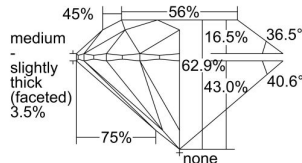

GIA®

FACSIMILE

GIA REPORT 7372547701

Verify this report at GIA.edu

GIA NATURAL DIAMOND DOSSIER®

February 08, 2021
GIA Report Number 7372547701
Shape and Cutting Style ..... Round Brilliant
Measurements ..... 5.35 - 5.39 x 3.37 mm

GRADING RESULTS

Carat Weight ..... 0.60 carat
Color Grade ..... H
Clarity Grade VVS1
Cut Grade ..... Excellent

ADDITIONAL GRADING INFORMATION

Polish ..... Excellent
Symmetry ..... Excellent
Fluorescence ..... None
Clarity Characteristics ..... Pinpoint, Feather
Inscription(s): GIA 7372547701

PROPORTIONS

Profile to actual proportions

GRADING SCALES

GIA COLOR SCALE	GIA CLARITY SCALE	GIA CUT SCALE	
D	FLAWLESS	EXCELLENT	
E	INTERNALLY FLAWLESS		
F		VVS₁	VERY GOOD
G	VVS₂		
H	VS₁	GOOD	
I	VS₂		
J	SI₁	FAIR	
K	SI₂		
L	I₁	POOR	
M			
N			
O	I₂		
P			
Q			
R	I₃		
S			
T			
U			
V			
W			
X			
Y			
Z