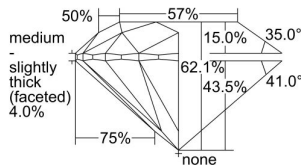

GIA®

FACSIMILE

GIA REPORT 7473267022

Verify this report at GIA.edu

GIA NATURAL DIAMOND DOSSIER®

August 10, 2023
GIA Report Number **7473267022**
Shape and Cutting Style ..... **Round Brilliant**
Measurements ..... **5.15 - 5.18 x 3.21 mm**

GRADING RESULTS

Carat Weight ..... **0.52 carat**
Color Grade ..... **H**
Clarity Grade **VS1**
Cut Grade ..... **Excellent**

ADDITIONAL GRADING INFORMATION

Polish ..... **Excellent**
Symmetry ..... **Excellent**
Fluorescence ..... **Medium Blue**
Clarity Characteristics ..... **Crystal, Cloud**
Inscription(s): **GIA 7473267022**

PROPORTIONS

Profile to actual proportions

GRADING SCALES

GIA COLOR SCALE

COLORESS	D
	E
	F
	G
	H
	I
	J
NEAR COLORESS	K
	L
FAINT	M
	N
	O
	P
VERY LIGHT	Q
	R
	S
	T
	U
	V
	W
	X
	Y
LIGHT	Z

GIA CLARITY SCALE

FLAWLESS	VERY VERY SLIGHTLY INCLUDED	VS₁	VS₂	VS₁	VS₂	SL₁	SL₂	I₁	I₂	I₃	
											FLAWLESS
INTERNALLY FLAWLESS	VERY SLIGHTLY INCLUDED										

GIA CUT SCALE

EXCELLENT
VERY GOOD
GOOD
FAIR
POOR