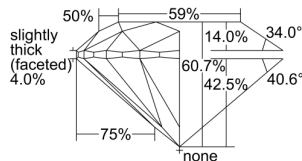

GIA®

FACSIMILE

GIA REPORT

7493558653

Verify this report at GIA.edu

GIA NATURAL DIAMOND DOSSIER®

June 05, 2024
GIA Report Number **7493558653**
Shape and Cutting Style ..... **Round Brilliant**
Measurements ..... **6.18 - 6.22 x 3.77 mm**

GRADING RESULTS

Carat Weight ..... **0.90 carat**
Color Grade ..... **L**
Clarity Grade **S12**
Cut Grade ..... **Excellent**

ADDITIONAL GRADING INFORMATION

Polish ..... **Excellent**
Symmetry ..... **Excellent**
Fluorescence ..... **None**
Clarity Characteristics..... **Cloud, Crystal**
Inscription(s): **GIA 7493558653**

PROPORTIONS

Profile to actual proportions

GRADING SCALES

GIA COLOR SCALE

COLORLESS	D
	E
	F
	G
	H
	I
	J
NEAR COLORLESS	K
	L
FAINT	M
	N
	O
	P
	Q
	R
	S
	T
	U
	V
	W
	X
	Y
LIGHT	Z

GIA CLARITY SCALE

FLAWLESS	D	
		E
INTERNALLY FLAWLESS	F	
		G
VERY VERY SLIGHTLY INCLUDED	H	
		I
VERY SLIGHTLY INCLUDED	J	
		K
SLIGHTLY INCLUDED	L	
		M
INCLUDED	N	
		O
		P

GIA CUT SCALE

EXCELLENT	D	
		E
VERY GOOD	F	
		G
GOOD	H	
		I
FAIR	J	
		K
POOR	L	
		M
		N