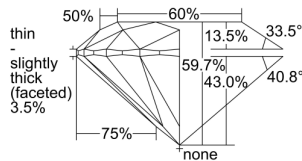

GIA®

FACSIMILE

GIA REPORT

7496991724

Verify this report at GIA.edu

GIA NATURAL DIAMOND DOSSIER®

July 23, 2024
GIA Report Number **7496991724**
Shape and Cutting Style ..... **Round Brilliant**
Measurements ..... **5.17 - 5.19 x 3.09 mm**

GRADING RESULTS

Carat Weight ..... **0.50 carat**
Color Grade ..... **E**
Clarity Grade **S11**
Cut Grade ..... **Excellent**

ADDITIONAL GRADING INFORMATION

Polish ..... **Excellent**
Symmetry ..... **Excellent**
Fluorescence ..... **None**
Clarity Characteristics ..... **Crystal, Cloud**
Inscription(s): **GIA 7496991724**

PROPORTIONS

Profile to actual proportions

GRADING SCALES

GIA COLOR SCALE	GIA CLARITY SCALE	GIA CUT SCALE	
D	FLAWLESS	EXCELLENT	
E	INTERNALLY FLAWLESS		
F		VVS₁	VERY GOOD
G	VVS₂		
H	VS₁	GOOD	
I	VS₂		
J	S1₁	FAIR	
K	S1₂		
L	I₁	POOR	
M	I₂		
N	I₃		
O			
P			
Q			
R			
S			
T			
U			
V			
W			
X			
Y			
Z