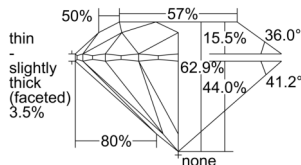

GIA®

FACSIMILE

GIA REPORT 7501726251

Verify this report at GIA.edu

GIA NATURAL DIAMOND DOSSIER®

October 23, 2024
GIA Report Number 7501726251
Shape and Cutting Style ..... Round Brilliant
Measurements ..... 5.35 - 5.40 x 3.38 mm

GRADING RESULTS

Carat Weight ..... 0.60 carat
Color Grade ..... D
Clarity Grade S11
Cut Grade ..... Excellent

ADDITIONAL GRADING INFORMATION

Polish ..... Excellent
Symmetry ..... Excellent
Fluorescence ..... None
Clarity Characteristics ..... Crystal, Cloud
Inscription(s): GIA 7501726251

PROPORTIONS

Profile to actual proportions

GRADING SCALES

GIA COLOR SCALE

COLOURLESS	D
	E
	F
	G
	H
	I
	J
NEAR COLOURLESS	K
	L
Faint	M
	N
	O
	P
Very Light	Q
	R
	S
	T
	U
	V
	W
	X
	Y
Light	Z

GIA CLARITY SCALE

VERY VERY SLIGHTLY INCLUDED	FLAWLESS
	INTERNALLY FLAWLESS
VERY SLIGHTLY INCLUDED	VVS₁
	VVS₂
SLIGHTLY INCLUDED	VS₁
	VS₂
INCLUDED	SI₁
	SI₂
	I₁
	I₂
	I₃

GIA CUT SCALE

EXCELLENT
VERY GOOD
GOOD
FAIR
POOR