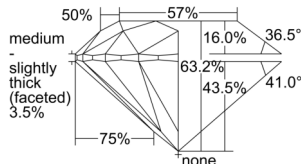

GIA®

FACSIMILE

GIA REPORT 7503502031

Verify this report at GIA.edu

GIA NATURAL DIAMOND DOSSIER®

September 26, 2024
GIA Report Number 7503502031
Shape and Cutting Style ..... Round Brilliant
Measurements ..... 5.76 - 5.78 x 3.65 mm

GRADING RESULTS

Carat Weight ..... 0.75 carat
Color Grade ..... K
Clarity Grade VS2
Cut Grade ..... Excellent

ADDITIONAL GRADING INFORMATION

Polish ..... Excellent
Symmetry ..... Excellent
Fluorescence ..... None
Clarity Characteristics ..... Crystal
Inscription(s): GIA 7503502031

PROPORTIONS

Profile to actual proportions

GRADING SCALES

GIA COLOR SCALE	GIA CLARITY SCALE	GIA CUT SCALE	
D	FLAWLESS	EXCELLENT	
E	INTERNALLY FLAWLESS		
F		VVS₁	VERY GOOD
G	VVS₂		
H	VS₁	GOOD	
I	VS₂		
J	SI₁	FAIR	
K	SI₂		
L	I₁	POOR	
M	I₂		
N	I₃		
O			
P			
Q			
R			
S			
T			
U			
V			
W			
X			
Y			
Z