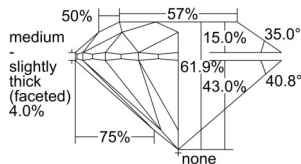

GIA®

FACSIMILE

GIA REPORT 7503591878

Verify this report at GIA.edu

GIA NATURAL DIAMOND DOSSIER®

October 08, 2024
GIA Report Number 7503591878
Shape and Cutting Style ..... Round Brilliant
Measurements ..... 5.87 - 5.91 x 3.65 mm

GRADING RESULTS

Carat Weight ..... 0.78 carat
Color Grade ..... E
Clarity Grade VS2
Cut Grade ..... Excellent

ADDITIONAL GRADING INFORMATION

Polish ..... Excellent
Symmetry ..... Excellent
Fluorescence ..... None
Clarity Characteristics ..... Crystal
Inscription(s): GIA 7503591878

PROPORTIONS

Profile to actual proportions

GRADING SCALES

GIA COLOR SCALE	GIA CLARITY SCALE	GIA CUT SCALE	
D	FLAWLESS	EXCELLENT	
E	INTERNALLY FLAWLESS		
F		VVS₁	VERY GOOD
G	VVS₂		
H	VS₁	GOOD	
I	VS₂		
J	SI₁	FAIR	
K	SI₂		
L	I₁	POOR	
M	I₂		
N	I₃		
O			
P			
Q			
R			
S			
T			
U			
V			
W			
X			
Y			
Z