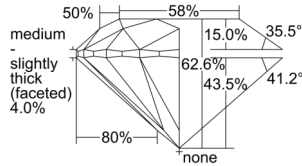

GIA®

FACSIMILE

GIA REPORT

7506802881

Verify this report at GIA.edu

GIA NATURAL DIAMOND DOSSIER®

November 06, 2024
GIA Report Number **7506802881**
Shape and Cutting Style ..... **Round Brilliant**
Measurements ..... **5.04 - 5.08 x 3.17 mm**

GRADING RESULTS

Carat Weight ..... **0.50 carat**
Color Grade ..... **K**
Clarity Grade **SI2**
Cut Grade ..... **Excellent**

ADDITIONAL GRADING INFORMATION

Polish ..... **Excellent**
Symmetry ..... **Excellent**
Fluorescence ..... **None**
Clarity Characteristics ..... **Feather**
Inscription(s): GIA 7506802881

PROPORTIONS

Profile to actual proportions

GRADING SCALES

GIA COLOR SCALE

COLOREDNESS	D
	E
	F
	G
	H
	I
	J
NEAR COLORLESS	K
	L
	M
	N
	O
	P
	Q
	R
	S
	T
	U
	V
	W
	X
	Y
	Z

GIA CLARITY SCALE

VERY VERY SLIGHTLY INCLUDED	FLAWLESS
	INTERNALLY FLAWLESS
VERY SLIGHTLY INCLUDED	VVS₁
	VVS₂
SLIGHTLY INCLUDED	VS₁
	VS₂
INCLUDED	SI₁
	SI₂
	I₁
	I₂
	I₃

GIA CUT SCALE

EXCELLENT
VERY GOOD
GOOD
FAIR
POOR