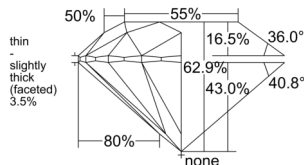

GIA®

FACSIMILE

GIA REPORT 7506996386

Verify this report at GIA.edu

GIA NATURAL DIAMOND DOSSIER®

December 13, 2024
GIA Report Number 7506996386
Shape and Cutting Style ..... Round Brilliant
Measurements ..... 5.65 - 5.68 x 3.57 mm

GRADING RESULTS

Carat Weight ..... 0.70 carat
Color Grade I
Clarity Grade S11
Cut Grade ..... Excellent

ADDITIONAL GRADING INFORMATION

Polish ..... Excellent
Symmetry ..... Excellent
Fluorescence ..... Faint
Clarity Characteristics..... Cloud, Crystal, Feather
Inscription(s): GIA 7506996386

PROPORTIONS

GRADING SCALES

GIA COLOR SCALE

COLOREDNESS	D
	E
	F
	G
	H
	I
	J
NEAR COLORLESS	K
	L
	M
FAINTE	N
	O
	P
	Q
	R
	S
	T
	U
	V
	W
	X
	Y
LIGHT	Z

GIA CLARITY SCALE

FLAWLESS	VERY VERY SLIGHTLY INCLUDED	VS₁	VS₂	SI₁	SI₂	I₁	I₂	I₃	
									FLAWLESS
INTERNALLY FLAWLESS	VERY SLIGHTLY INCLUDED								

GIA CUT SCALE

EXCELLENT
VERY GOOD
GOOD
FAIR
POOR