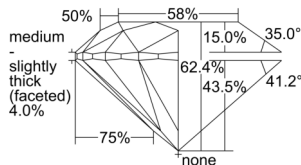

GIA®

FACSIMILE

GIA REPORT 7508255044

Verify this report at GIA.edu

GIA NATURAL DIAMOND DOSSIER®

August 22, 2024
GIA Report Number 7508255044
Shape and Cutting Style ..... Round Brilliant
Measurements ..... 5.14 - 5.16 x 3.21 mm

GRADING RESULTS

Carat Weight ..... 0.52 carat
Color Grade L
Clarity Grade VVS1
Cut Grade ..... Excellent

ADDITIONAL GRADING INFORMATION

Polish ..... Excellent
Symmetry ..... Excellent
Fluorescence ..... None
Clarity Characteristics ..... Pinpoint, Etch Channel
Inscription(s): GIA 7508255044

PROPORTIONS

Profile to actual proportions

GRADING SCALES

GIA COLOR SCALE	GIA CLARITY SCALE	GIA CUT SCALE	
D	FLAWLESS	EXCELLENT	
E	INTERNALLY FLAWLESS		
F		VVS₁	VERY GOOD
G	VVS₂		
H	VS₁	GOOD	
I	VS₂		
J	SI₁	FAIR	
K	SI₂		
L	I₁	POOR	
M	I₂		
N	I₃		
O			
P			
Q			
R			
S			
T			
U			
V			
W			
X			
Y			
Z