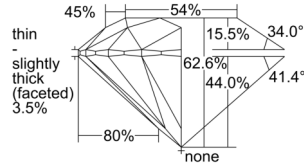

GIA®

FACSIMILE

GIA REPORT 7508274027

Verify this report at GIA.edu

GIA NATURAL DIAMOND DOSSIER®

August 27, 2024
GIA Report Number 7508274027
Shape and Cutting Style ..... Round Brilliant
Measurements ..... 5.89 - 5.92 x 3.70 mm

GRADING RESULTS

Carat Weight ..... 0.78 carat
Color Grade I
Clarity Grade VS1
Cut Grade ..... Excellent

ADDITIONAL GRADING INFORMATION

Polish ..... Excellent
Symmetry ..... Excellent
Fluorescence ..... None
Clarity Characteristics..... Cloud, Indented Natural, Feather
Inscription(s): GIA 7508274027

PROPORTIONS

Profile to actual proportions