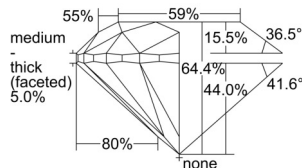

GIA®

FACSIMILE

GIA REPORT 7508457268

Verify this report at GIA.edu

GIA NATURAL DIAMOND DOSSIER®

September 19, 2024
GIA Report Number 7508457268
Shape and Cutting Style ..... Round Brilliant
Measurements ..... 4.96 - 5.01 x 3.21 mm

GRADING RESULTS

Carat Weight ..... 0.50 carat
Color Grade L
Clarity Grade S11
Cut Grade ..... Very Good

ADDITIONAL GRADING INFORMATION

Polish ..... Very Good
Symmetry ..... Very Good
Fluorescence ..... Faint
Clarity Characteristics ..... Cloud
Inscription(s): GIA 7508457268

PROPORTIONS

Profile to actual proportions

GRADING SCALES

GIA COLOR SCALE	GIA CLARITY SCALE	GIA CUT SCALE	
D	FLAWLESS	EXCELLENT	
E	INTERNALLY FLAWLESS		
F		VVS₁	VERY GOOD
G	VVS₂		
H	VS₁	GOOD	
I	VS₂		
J	S1₁	FAIR	
K	S1₂		
L	I₁	POOR	
M	I₂		
N	I₃		
O			
P			
Q			
R			
S			
T			
U			
V			
W			
X			
Y			
Z