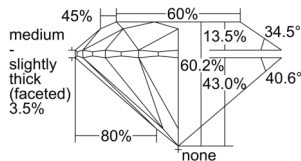

GIA®

FACSIMILE

GIA REPORT 7508569570

Verify this report at GIA.edu

GIA NATURAL DIAMOND DOSSIER®

October 04, 2024
GIA Report Number 7508569570
Shape and Cutting Style ..... Round Brilliant
Measurements ..... 5.09 - 5.13 x 3.08 mm

GRADING RESULTS

Carat Weight ..... 0.50 carat
Color Grade ..... J
Clarity Grade VS1
Cut Grade ..... Excellent

ADDITIONAL GRADING INFORMATION

Polish ..... Excellent
Symmetry ..... Excellent
Fluorescence ..... None
Clarity Characteristics ..... Feather, Pinpoint
Inscription(s): GIA 7508569570

PROPORTIONS

Profile to actual proportions

GRADING SCALES

GIA COLOR SCALE

COLORLESS	D
	E
	F
	G
	H
	I
	J
NEAR COLORLESS	K
	L
Faint	M
	N
	O
	P
	Q
	R
	S
	T
	U
	V
	W
	X
	Y
Light	Z

GIA CLARITY SCALE

FLAWLESS	VERY VERY SLIGHTLY INCLUDED	VS₁	VS₂	VS₁	VS₂	SL₁	SL₂	I₁	I₂	I₃		
											FLAWLESS	INTERNALLY FLAWLESS

GIA CUT SCALE

EXCELLENT
VERY GOOD
GOOD
FAIR
POOR