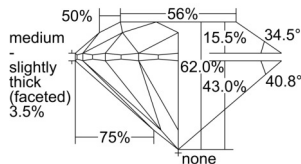

GIA®

FACSIMILE

GIA NATURAL DIAMOND DOSSIER®

October 08, 2024
GIA Report Number 7508590342
Shape and Cutting Style ..... Round Brilliant
Measurements ..... 5.83 - 5.86 x 3.62 mm

GRADING RESULTS

Carat Weight ..... 0.76 carat
Color Grade ..... G
Clarity Grade VS2
Cut Grade ..... Excellent

ADDITIONAL GRADING INFORMATION

Polish ..... Excellent
Symmetry ..... Excellent
Fluorescence ..... None
Clarity Characteristics ..... Cloud
Inscription(s): GIA 7508590342

GIA REPORT 7508590342

Verify this report at GIA.edu

PROPORTIONS

Profile to actual proportions

GRADING SCALES

GIA COLOR SCALE		GIA CLARITY SCALE		GIA CUT SCALE	
COLORLESS	D	FLAWLESS	VERY VERY SLIGHTLY INCLUDED	EXCELLENT	
	E				
	F	INTERNALLY FLAWLESS			
	G				
	NEAR COLORLESS	H		VVS₁	VERY GOOD
		I		VVS₂	
	FAINT	J		VS₁	GOOD
		K			
		L		VS₂	
		M			
VERY LIGHT	N	SI₁	FAIR		
	O				
	P	SI₂			
	R				
LIGHT	S	I₁	POOR		
	T				
	U				
	V	I₂			
	W				
	X				
	Y	I₃			
	Z