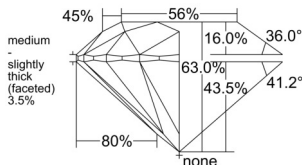

GIA®

FACSIMILE

GIA REPORT 7511025994

Verify this report at GIA.edu

GIA NATURAL DIAMOND DOSSIER®

December 19, 2024
GIA Report Number 7511025994
Shape and Cutting Style ..... Round Brilliant
Measurements ..... 5.36 - 5.39 x 3.39 mm

GRADING RESULTS

Carat Weight ..... 0.60 carat
Color Grade ..... J
Clarity Grade SI2
Cut Grade ..... Excellent

ADDITIONAL GRADING INFORMATION

Polish ..... Excellent
Symmetry ..... Excellent
Fluorescence ..... None
Clarity Characteristics ..... Crystal, Cloud
Inscription(s): GIA 7511025994

PROPORTIONS

Profile to actual proportions

GRADING SCALES

GIA COLOR SCALE

COLORESS	D
	E
	F
	G
	H
	I
	J
NEAR COLORESS	K
	L
FAIN	M
	N
	O
	P
VERY LIGHT	Q
	R
	S
	T
	U
	V
	W
	X
	Y
LIGHT	Z

GIA CLARITY SCALE

VERY VERY SLIGHTLY INCLUDED	FLAWLESS
	INTERNALLY FLAWLESS
VERY SLIGHTLY INCLUDED	VVS₁
	VVS₂
SLIGHTLY INCLUDED	VS₁
	VS₂
INCLUDED	SI₁
	SI₂
	I₁
	I₂
	I₃

GIA CUT SCALE

EXCELLENT
VERY GOOD
GOOD
FAIR
POOR