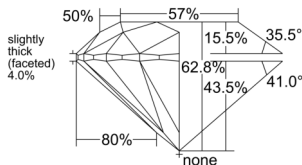

GIA®

FACSIMILE

GIA REPORT

7511048001

Verify this report at GIA.edu

GIA NATURAL DIAMOND DOSSIER®

December 23, 2024
GIA Report Number 7511048001
Shape and Cutting Style ..... Round Brilliant
Measurements ..... 5.16 - 5.20 x 3.26 mm

GRADING RESULTS

Carat Weight ..... 0.54 carat
Color Grade ..... G
Clarity Grade VS1
Cut Grade ..... Excellent

ADDITIONAL GRADING INFORMATION

Polish ..... Excellent
Symmetry ..... Excellent
Fluorescence ..... Faint
Clarity Characteristics..... Crystal, Cloud, Pinpoint
Inscription(s): GIA 7511048001

PROPORTIONS

Profile to actual proportions