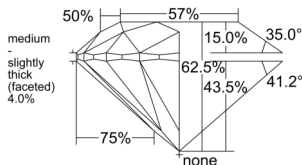

GIA®

FACSIMILE

GIA REPORT 7511057516

Verify this report at GIA.edu

GIA NATURAL DIAMOND DOSSIER®

December 24, 2024
GIA Report Number 7511057516
Shape and Cutting Style ..... Round Brilliant
Measurements ..... 5.03 - 5.07 x 3.16 mm

GRADING RESULTS

Carat Weight ..... 0.50 carat
Color Grade ..... G
Clarity Grade VVS2
Cut Grade ..... Excellent

ADDITIONAL GRADING INFORMATION

Polish ..... Excellent
Symmetry ..... Very Good
Fluorescence ..... None
Clarity Characteristics ..... Pinpoint
Inscription(s): GIA 7511057516

PROPORTIONS

Profile to actual proportions

GRADING SCALES

GIA COLOR SCALE

COLORESS	D
	E
	F
	G
	H
	I
	J
NEAR COLORESS	K
	L
FANIT	M
	N
	O
	P
VERY LIGHT	Q
	R
	S
	T
	U
	V
	W
	X
	Y
LIGHT	Z

GIA CLARITY SCALE

VERY VERY SLIGHTLY INCLUDED	FLAWLESS
	INTERNALLY FLAWLESS
VERY SLIGHTLY INCLUDED	VVS₁
	VVS₂
SLIGHTLY INCLUDED	VS₁
	VS₂
INCLUDED	SI₁
	SI₂
	I₁
	I₂
	I₃

GIA CUT SCALE

EXCELLENT
VERY GOOD
GOOD
FAIR
POOR