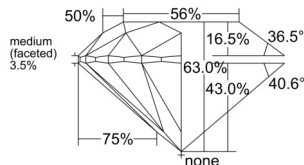

GIA®

FACSIMILE

GIA NATURAL DIAMOND DOSSIER®

January 17, 2025
GIA Report Number 7511231361
Shape and Cutting Style ..... Round Brilliant
Measurements ..... 5.89 - 5.93 x 3.72 mm

GRADING RESULTS

Carat Weight ..... 0.80 carat
Color Grade ..... E
Clarity Grade VS1
Cut Grade ..... Excellent

ADDITIONAL GRADING INFORMATION

Polish ..... Excellent
Symmetry ..... Excellent
Fluorescence ..... None
Clarity Characteristics ..... Crystal
Inscription(s): GIA 7511231361

GIA REPORT 7511231361

Verify this report at GIA.edu

PROPORTIONS

Profile to actual proportions