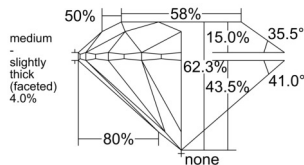

GIA®

FACSIMILE

GIA REPORT

7512147781

Verify this report at GIA.edu

GIA NATURAL DIAMOND DOSSIER®

January 07, 2025
GIA Report Number 7512147781
Shape and Cutting Style ..... Round Brilliant
Measurements ..... 5.09 - 5.12 x 3.18 mm

GRADING RESULTS

Carat Weight ..... 0.51 carat
Color Grade ..... H
Clarity Grade SI2
Cut Grade ..... Excellent

ADDITIONAL GRADING INFORMATION

Polish ..... Excellent
Symmetry ..... Excellent
Fluorescence ..... Medium Blue
Clarity Characteristics ..... Crystal
Inscription(s): GIA 7512147781

PROPORTIONS

Profile to actual proportions

GRADING SCALES

GIA COLOR SCALE

COLORESS	D
	E
	F
	G
	H
	I
	J
NEAR COLORESS	K
	L
FANIT	M
	N
	O
	P
VERY LIGHT	Q
	R
	S
	T
	U
	V
	W
	X
	Y
LIGHT	Z

GIA CLARITY SCALE

VERY VERY SLIGHTLY INCLUDED	FLAWLESS
	INTERNALLY FLAWLESS
VERY SLIGHTLY INCLUDED	VVS₁
	VVS₂
SLIGHTLY INCLUDED	VS₁
	VS₂
INCLUDED	SI₁
	SI₂
	I₁
	I₂
	I₃

GIA CUT SCALE

EXCELLENT
VERY GOOD
GOOD
FAIR
POOR